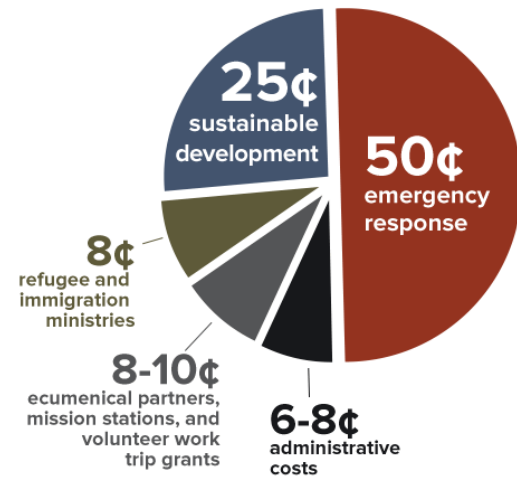

Pastor Myrna wants you to know that the office “angels” will have her weekly schedule, but that you are welcome to call her directly at home or on her cell:

Home: 503-363-2571

Cell: 503-798-7242

Out of every $1 given to Week of Compassion...

Change the world in an accountable, **efficient, trustworthy, effective, sustainable** way by supporting our mission today.

[DONATE](#)

Birthdays

Joyce Dart 2nd
Peg Vorderstrasse 7th
Lindsay Partridge 9th
Jeff Elliott 13th
KJ Ullfers 16th
Donna Lewelling 17th
Charlotte Christie 24th
Jacob Sauls 28th

Happy Anniversary

**Todd & Donna
Lewelling
February 14th**

CHURCH EVENTS

Attention ALL Men

Every other Sunday sanctuary table.
New Study.
9:00 AM

February Meetings: 8th, 22nd

Sunday Morning Bible Study

9:00 AM Fireside Room
Study—Journey to the Heart of God
Led by Nancey West

Martha CWF Group

Tuesday, February 9 at 7:00 PM
At Nancy Van Vleet’s

Service at the Oaks

Sunday, February 14 at 6:00 PM
Come Join In!

Church Board & Elders Meetings

Tuesday, February 16
6:30 PM Elders
7:00 PM Church Board

Wild Bunch for Lunch

Thursday, February 18 at 12:00

Please notify the office of your current prayer requests. The list is undergoing revision.

IN OUR PRAYERS:

Millie Patterson & family
Myke Eggert
Kathryn & Claude Robertson
Nancy & Curt Prosa
Natalie Ward
Mary Lee Howell
Cathy Johnson
Doris Smith
Dorothy Love
Jesse LeSeur
Vila Adkins
Virginia Bolton
Penny Sealy
Ann Mallett
Margaret Begley
Jacob Marner
Delbert Gilbert
Lisa Bass
Shawn Gourley
August Fleshman
David Brokaw
Melissa Appelo
Donna Beamer
Dennis Stover

ALSO IN OUR PRAYERS:

Service People: Spc. Coury Gagne, Marine Cpt Pete Brawn, Capt. Gabriel Manning, Sgt. Scot Noss, Cpt. Tory Petersen, Lt. Kellen Peterson, CSM David Puig, Sgt. Ethan Spurr and Sgt. Daniel Campbell

Pray for our Church, the Soup Kitchen, Kim and Erik Free and their ministry and our Regional Ministers.

If you know of any updates or corrections to this list, please let the office know in writing or by email.